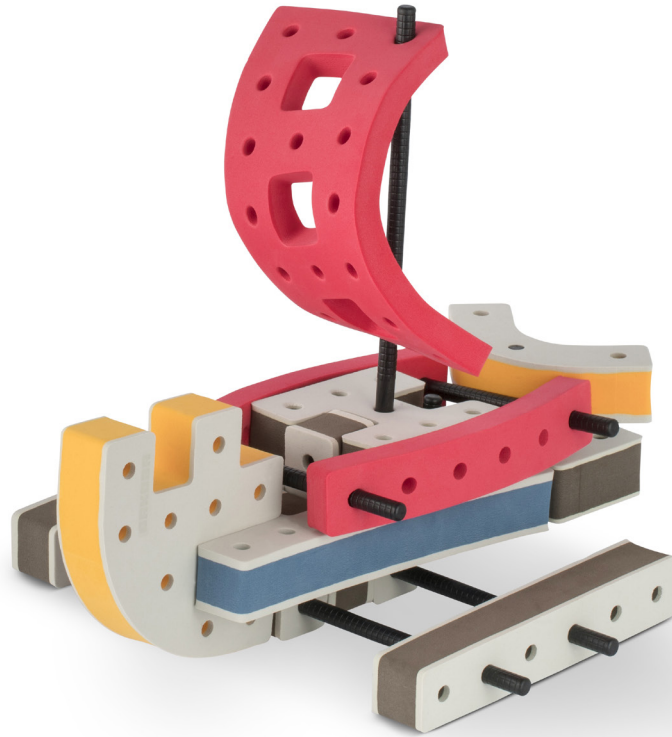

BAKOBBA[®]

DESIGNED FOR ENDLESS PLAY

Parts for this build:

17

x2

18

BAKOBBA[®]

DESIGNED FOR ENDLESS PLAY

Parts for this build:

The Connector

Connect your BAKOBA with other building blocks

The Spinner

Brings speed and movement to your builds

Orange spinner only into blocks with bigger holes

The Eyes

Bring life and emotions to your builds

Turn the eyes in different directions to show different emotions

BAKOBA®

DESIGNED FOR ENDLESS PLAY

Parts for this build:

x2

x1

x2

x1

x2

x1

x2

The Connector
Connect your BAKOBA with other building blocks

BAKOBAB[®]

DESIGNED FOR ENDLESS PLAY

The Spinner

Brings speed and movement to your builds