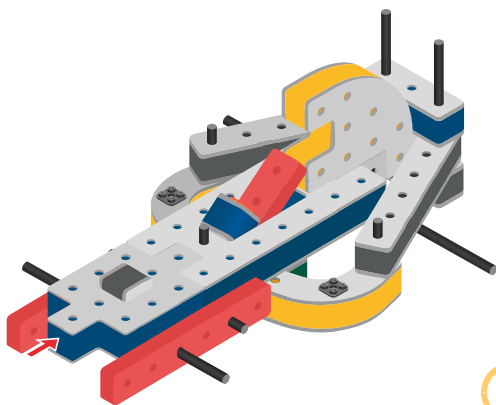

Turn the eyes in different directions to show different emotions

BAKOBA®

DESIGNED FOR ENDLESS PLAY

Parts for this build:

The Connector

Connect your BAKOBA with other building blocks

The Spinner

Brings speed and movement to your builds

27

28

29

30

31

32

The Connector

Connect your BAKOBA with other building blocks

The Spinner

Brings speed and movement to your builds

Orange spinner only into blocks with bigger holes

The Eyes

Bring life and emotions to your builds

Turn the eyes in different directions to show different emotions

BAKOBBA[®]

DESIGNED FOR ENDLESS PLAY

Parts for this build:

The Connector

Connect your BAKOBA with other building blocks

The Spinner

Brings speed and movement to your builds

Orange spinner only into blocks with bigger holes