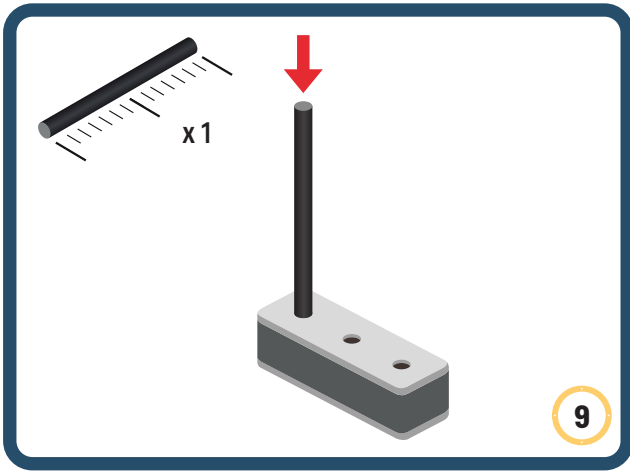

Orange spinner only into blocks with bigger holes

The Eyes

Bring life and emotions to your builds

BAKOBA®

DESIGNED FOR ENDLESS PLAY

Parts for this build:

25

26