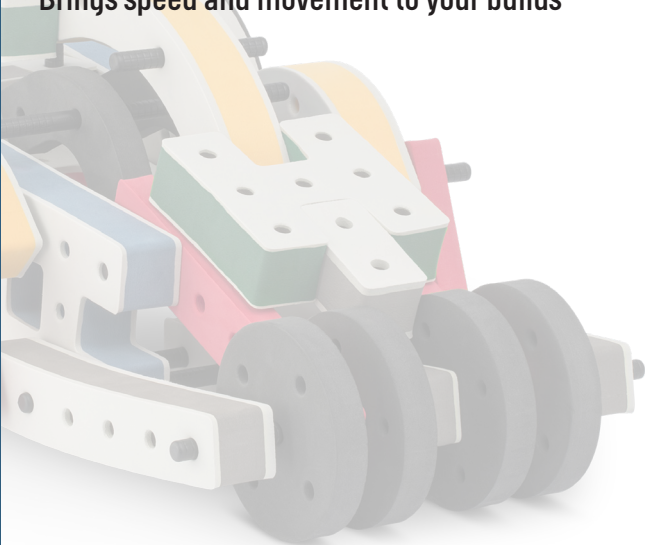

The Spinner

Brings speed and movement to your builds

Orange spinner only into blocks with bigger holes

The Eyes

Bring life and emotions to your builds

Turn the eyes in different directions to show different emotions