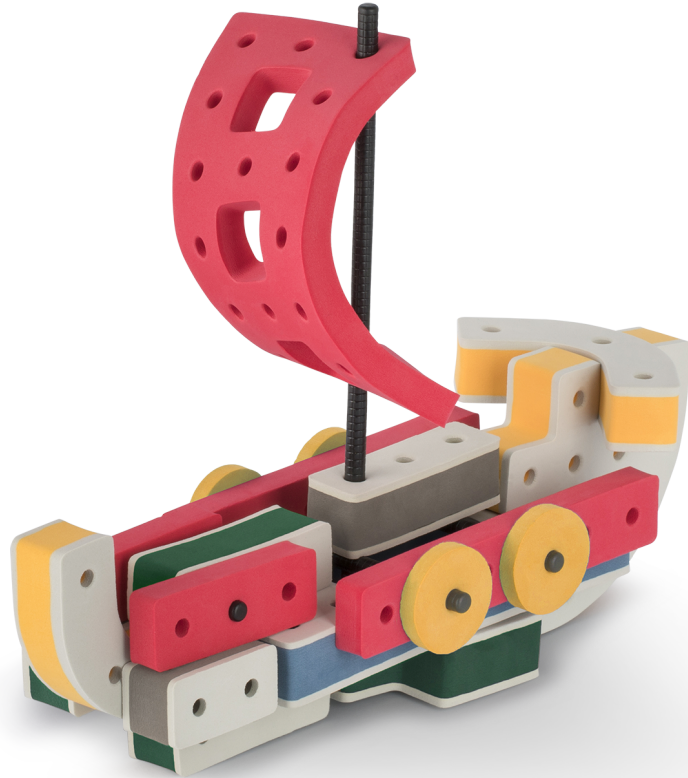

BAKOBBA[®]

DESIGNED FOR ENDLESS PLAY

Parts for this build:

17

x2

18

BAKOBBA[®]

DESIGNED FOR ENDLESS PLAY

Parts for this build:

The Connector

Connect your BAKOBA with other building blocks

The Spinner

Brings speed and movement to your builds

Orange spinner only into blocks with bigger holes

The Eyes

Bring life and emotions to your builds

Turn the eyes in different directions to show different emotions

BAKOBA®

DESIGNED FOR ENDLESS PLAY

Parts for this build:

x2

x1

x2

x1

x2

x1

x2

The Connector
Connect your BAKOBA with other building blocks

BAKOBAB[®]

DESIGNED FOR ENDLESS PLAY

The Spinner

Brings speed and movement to your builds