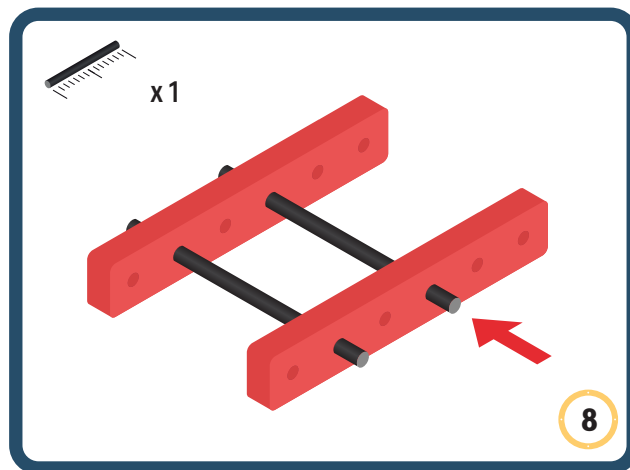

BAKOBBA[®]

DESIGNED FOR ENDLESS PLAY

Parts for this build:

17

x2

18

BAKOBBA[®]

DESIGNED FOR ENDLESS PLAY

Parts for this build:

The Connector

Connect your BAKOBA with other building blocks

The Spinner

Brings speed and movement to your builds

Orange spinner only into blocks with bigger holes

The Eyes

Bring life and emotions to your builds