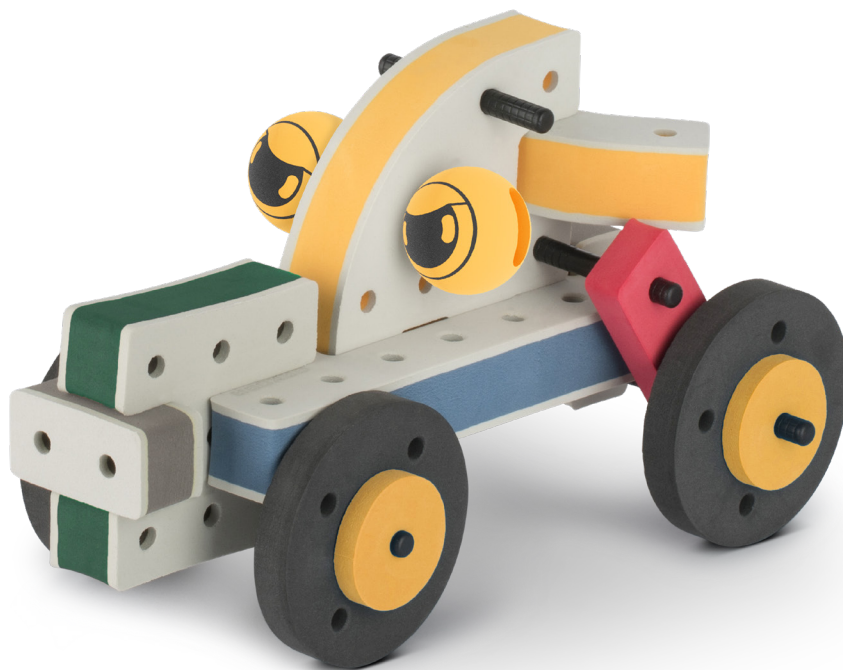

x2

x1

x2

The Connector
Connect your BAKOBA with other building blocks

BAKOBAB[®]

DESIGNED FOR ENDLESS PLAY

The Spinner

Brings speed and movement to your builds

Orange spinner only into blocks with bigger holes

The Eyes

Bring life and emotions to your builds

Turn the eyes in different directions to show different emotions

BAKOBA[®]

DESIGNED FOR ENDLESS PLAY

Parts for this build:

x2

x1

x2

x1

The Connector

Connect your BAKOBA with other building blocks

The Spinner

Brings speed and movement to your builds