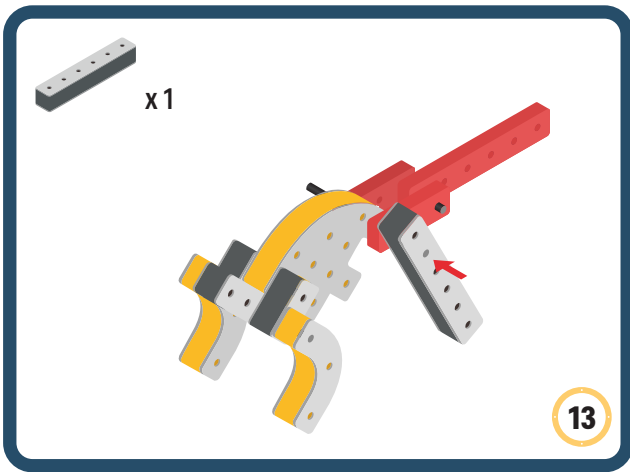

BAKOBBA[®]

DESIGNED FOR ENDLESS PLAY

Parts for this build:

17

x2

18

BAKOBBA[®]

DESIGNED FOR ENDLESS PLAY

Parts for this build:

The Connector

Connect your BAKOBA with other building blocks

The Spinner

Brings speed and movement to your builds

Orange spinner only into blocks with bigger holes

The Eyes

Bring life and emotions to your builds