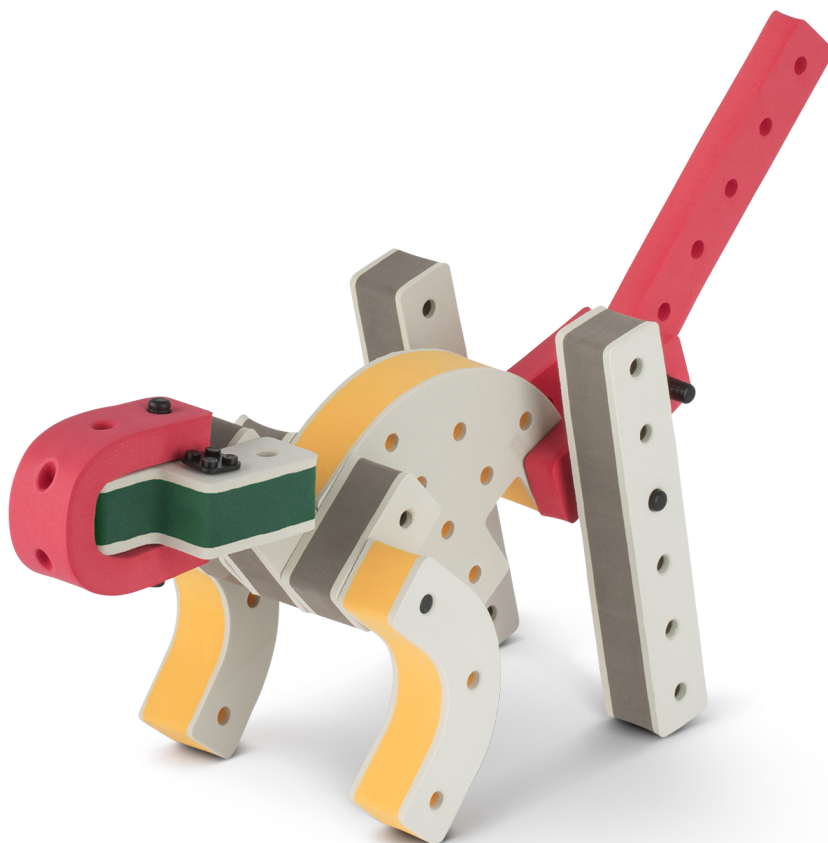

BAKOBBA[®]

DESIGNED FOR ENDLESS PLAY

Parts for this build:

17

x2

18

BAKOBBA[®]

DESIGNED FOR ENDLESS PLAY

Parts for this build:

The Connector

Connect your BAKOBA with other building blocks

The Spinner

Brings speed and movement to your builds

Orange spinner only into blocks with bigger holes

The Eyes

Bring life and emotions to your builds

Turn the eyes in different directions to show different emotions

BAKOBA®

DESIGNED FOR ENDLESS PLAY

Parts for this build:

x2

x1

x2

x1

x2

x1

x2

The Connector
Connect your BAKOBA with other building blocks

BAKOBAB[®]

DESIGNED FOR ENDLESS PLAY

The Spinner

Brings speed and movement to your builds