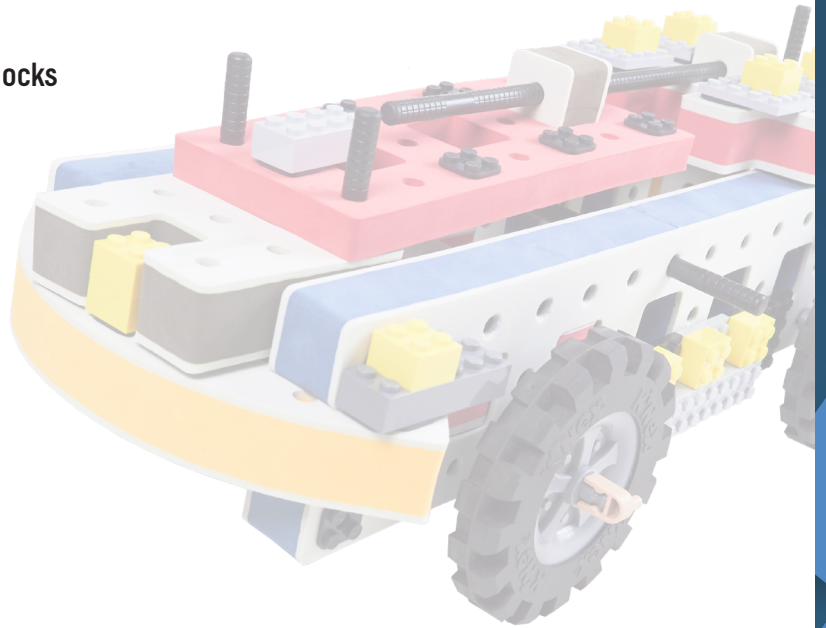

BAKOBBA[®]

DESIGNED FOR ENDLESS PLAY

Parts for this build:

17

x2

18

BAKOBBA[®]

DESIGNED FOR ENDLESS PLAY

Parts for this build:

The Connector

Connect your BAKOBA with other building blocks

The Spinner

Brings speed and movement to your builds

Orange spinner only into blocks with bigger holes

The Eyes

Bring life and emotions to your builds

Turn the eyes in different directions to show different emotions

BAKOBA®

DESIGNED FOR ENDLESS PLAY

Parts for this build:

x2

x1

x2

x1

x2

x1

x2

The Connector
Connect your BAKOBA with other building blocks

BAKOBAB[®]

DESIGNED FOR ENDLESS PLAY

The Spinner

Brings speed and movement to your builds