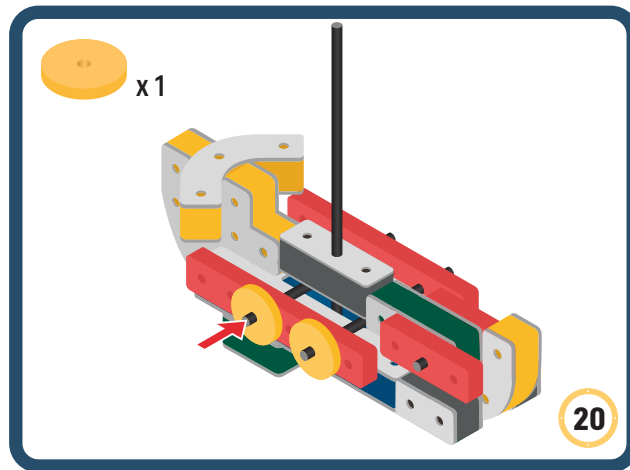

BAKOBBA[®]

DESIGNED FOR ENDLESS PLAY

Parts for this build:

17

x2

18

BAKOBBA[®]

DESIGNED FOR ENDLESS PLAY

Parts for this build:

The Connector

Connect your BAKOBA with other building blocks

The Spinner

Brings speed and movement to your builds

Orange spinner only into blocks with bigger holes

The Eyes

Bring life and emotions to your builds