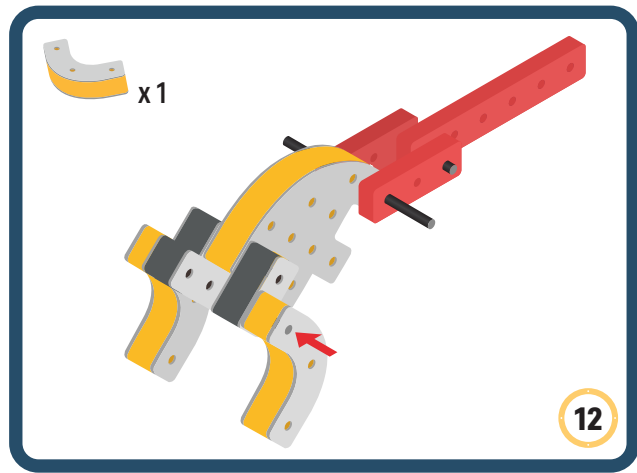

BAKOBBA[®]

DESIGNED FOR ENDLESS PLAY

Parts for this build:

17

x2

18

BAKOBBA[®]

DESIGNED FOR ENDLESS PLAY

Parts for this build:

The Connector

Connect your BAKOBA with other building blocks

The Spinner

Brings speed and movement to your builds

Orange spinner only into blocks with bigger holes

The Eyes

Bring life and emotions to your builds