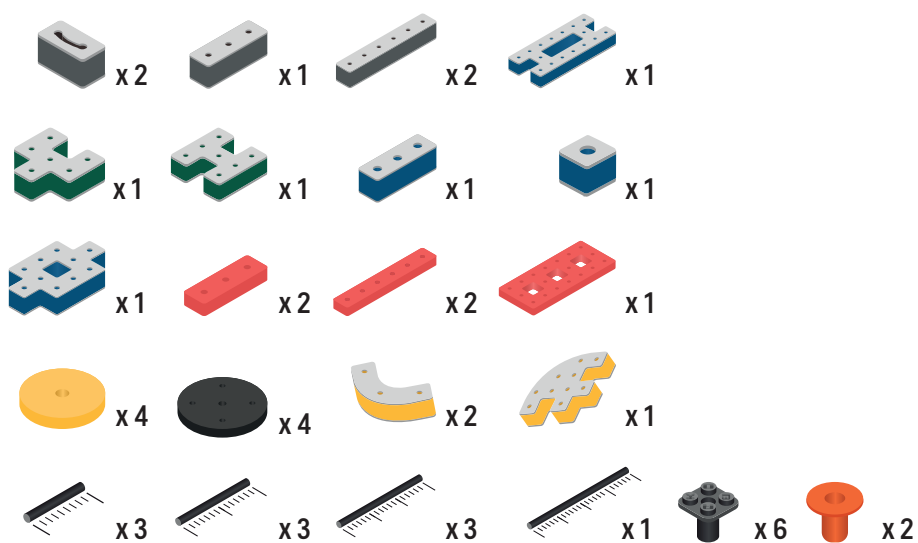

27

28

29

30

31

32

The Connector

Connect your BAKOBA with other building blocks

The Spinner

Brings speed and movement to your builds

Orange spinner only into blocks with bigger holes

The Eyes

Bring life and emotions to your builds

Turn the eyes in different directions to show different emotions

BAKOBBA[®]

DESIGNED FOR ENDLESS PLAY

Parts for this build:

The Connector

Connect your BAKOBA with other building blocks

The Spinner

Brings speed and movement to your builds

Orange spinner only into blocks with bigger holes