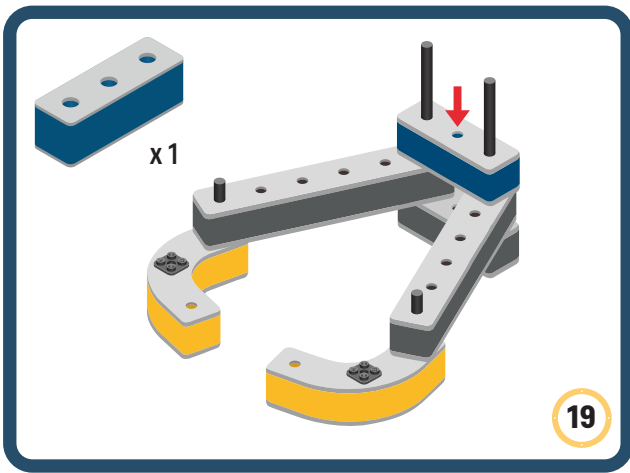

Turn the eyes in different directions to show different emotions

BAKOBA®

DESIGNED FOR ENDLESS PLAY

Parts for this build:

The Connector

Connect your BAKOBA with other building blocks

The Spinner

Brings speed and movement to your builds

Orange spinner only into blocks with bigger holes

The Eyes

Bring life and emotions to your builds

BAKOBA®

DESIGNED FOR ENDLESS PLAY

Parts for this build:

25

26