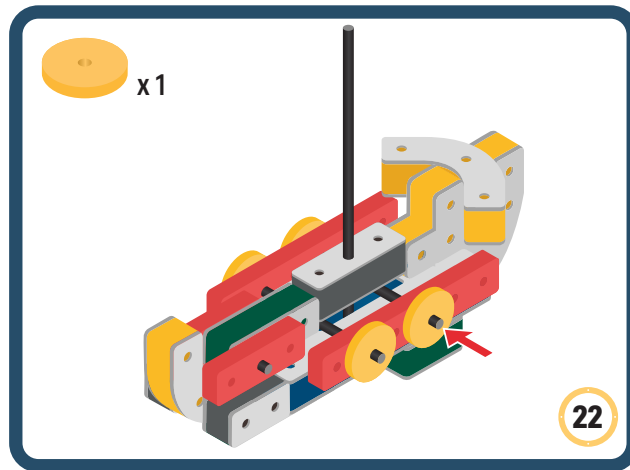

BAKOBBA[®]

DESIGNED FOR ENDLESS PLAY

Parts for this build:

17

x2

18

BAKOBBA[®]

DESIGNED FOR ENDLESS PLAY

Parts for this build:

The Connector

Connect your BAKOBA with other building blocks

The Spinner

Brings speed and movement to your builds

Orange spinner only into blocks with bigger holes

The Eyes

Bring life and emotions to your builds