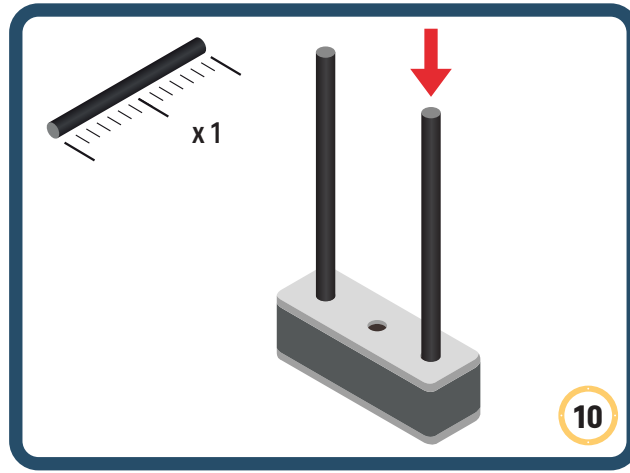

Orange spinner only into blocks with bigger holes

The Eyes

Bring life and emotions to your builds

BAKOBA®

DESIGNED FOR ENDLESS PLAY

Parts for this build:

25

26