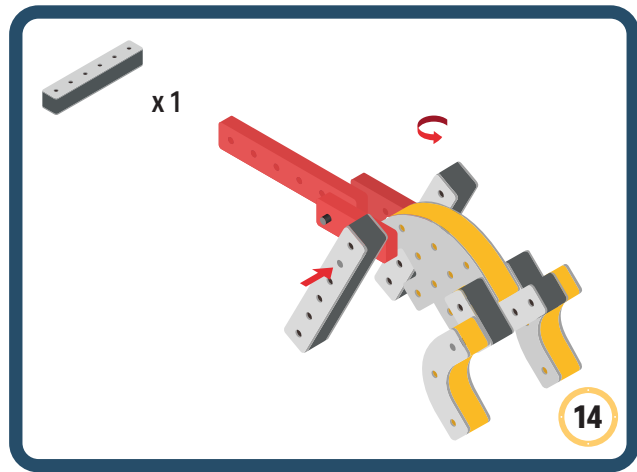

BAKOBBA[®]

DESIGNED FOR ENDLESS PLAY

Parts for this build:

17

x2

18

BAKOBBA[®]

DESIGNED FOR ENDLESS PLAY

Parts for this build:

The Connector

Connect your BAKOBA with other building blocks

The Spinner

Brings speed and movement to your builds

Orange spinner only into blocks with bigger holes

The Eyes

Bring life and emotions to your builds