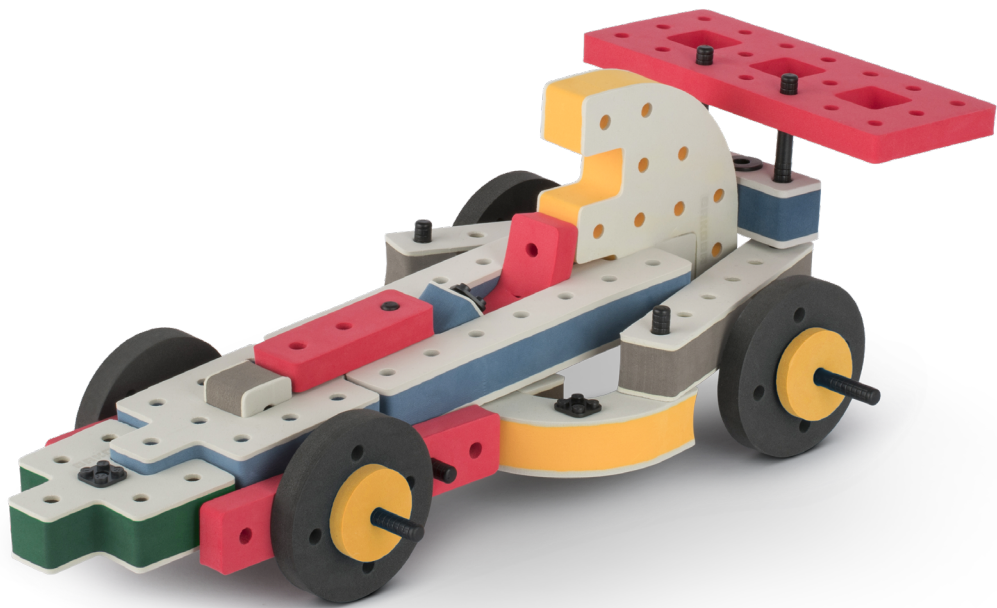

Orange spinner only into blocks with bigger holes

The Eyes

Bring life and emotions to your builds

BAKOBA®

DESIGNED FOR ENDLESS PLAY

Parts for this build:

25

26