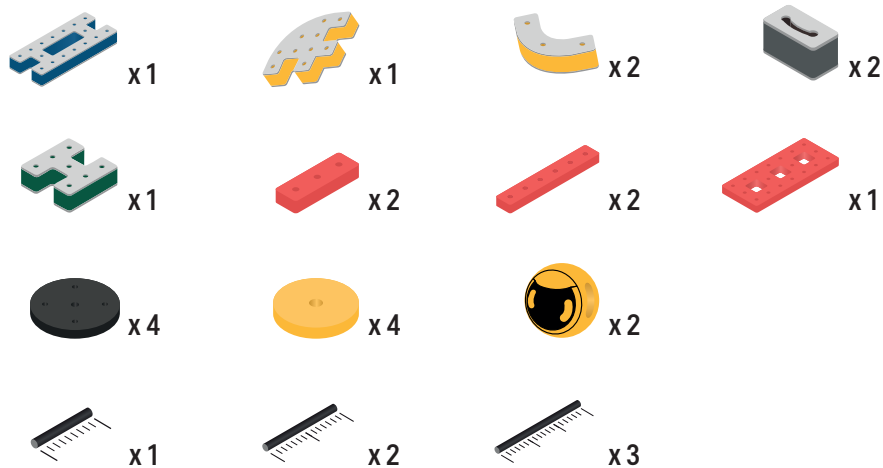

Orange spinner only into blocks with bigger holes

The Eyes

Bring life and emotions to your builds

BAKOBBA®

DESIGNED FOR ENDLESS PLAY

Parts for this build:

The Connector

Connect your BAKOBA with other building blocks

The Spinner

Brings speed and movement to your builds

Orange spinner only into blocks with bigger holes

The Eyes

Bring life and emotions to your builds

BAKOBA[®]

DESIGNED FOR ENDLESS PLAY

Parts for this build:

 x1

25

 x1

26

 x1

27

 x1

28