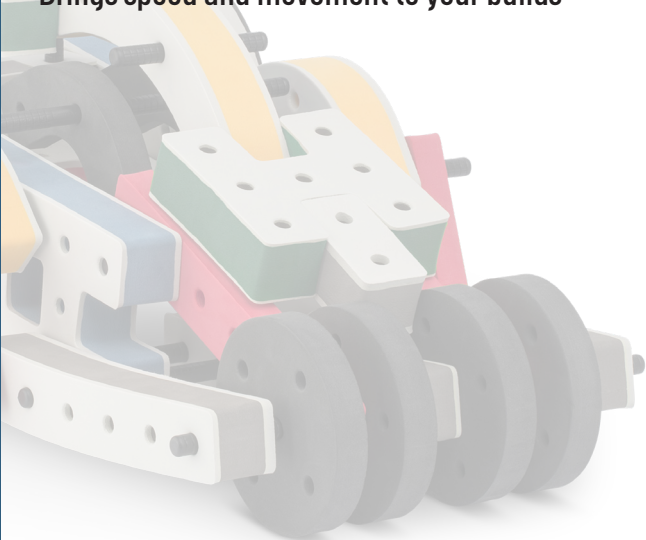

Parts for this build:

The Connector

Connect your BAKOBA with other building blocks

The Spinner

Brings speed and movement to your builds

Orange spinner only into blocks with bigger holes

The Eyes

Bring life and emotions to your builds

Turn the eyes in different directions to show different emotions

BAKOBA®

DESIGNED FOR ENDLESS PLAY

Parts for this build:

x2

x1

x2

x1