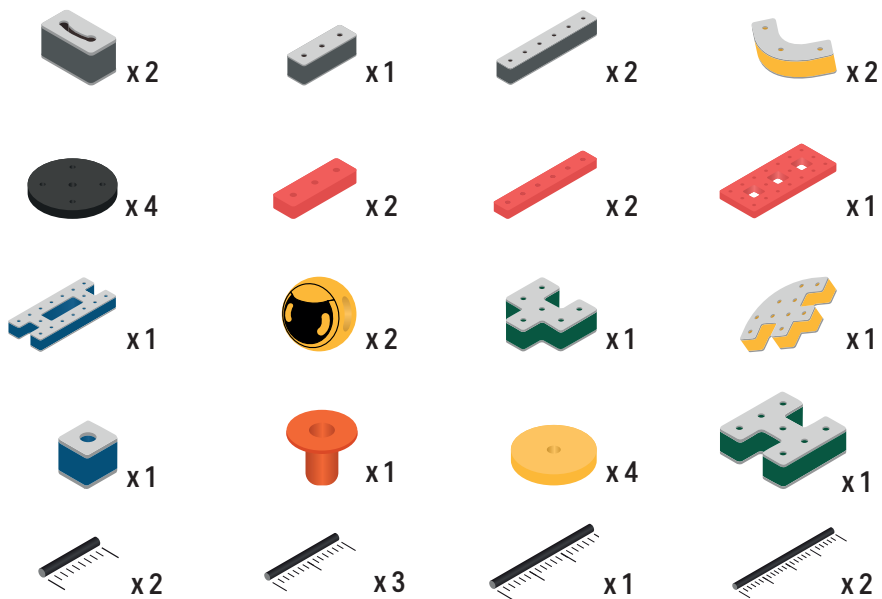

17

18

19

20

The Connector

Connect your BAKOBA with other building blocks

The Spinner

Brings speed and movement to your builds

Orange spinner only into blocks with bigger holes

The Eyes

Bring life and emotions to your builds

BAKOBBA®

DESIGNED FOR ENDLESS PLAY

Parts for this build:

The Connector

Connect your BAKOBA with other building blocks