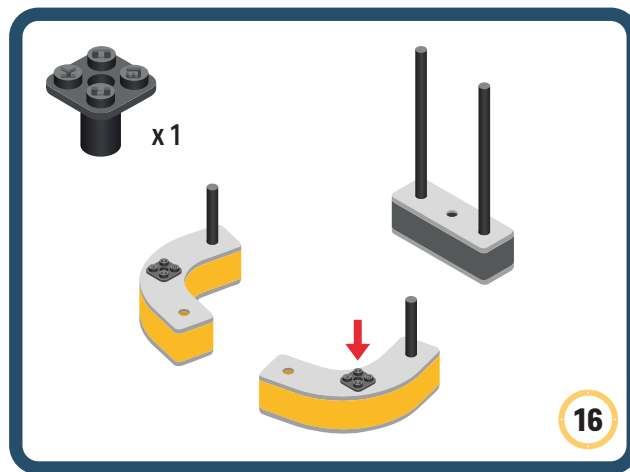

Turn the eyes in different directions to show different emotions

BAKOBA®

DESIGNED FOR ENDLESS PLAY

Parts for this build:

The Connector

Connect your BAKOBA with other building blocks

The Spinner

Brings speed and movement to your builds

Orange spinner only into blocks with bigger holes

The Eyes

Bring life and emotions to your builds

BAKOBA®

DESIGNED FOR ENDLESS PLAY

Parts for this build:

25

26