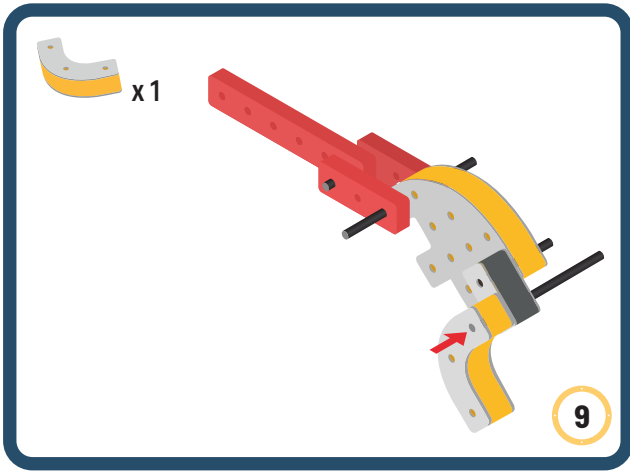

BAKOBBA[®]

DESIGNED FOR ENDLESS PLAY

Parts for this build:

17

x2

18

BAKOBBA[®]

DESIGNED FOR ENDLESS PLAY

Parts for this build:

The Connector

Connect your BAKOBA with other building blocks

The Spinner

Brings speed and movement to your builds

Orange spinner only into blocks with bigger holes

The Eyes

Bring life and emotions to your builds