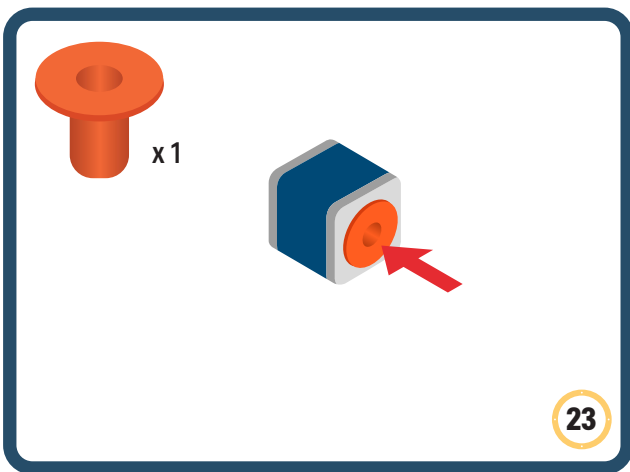

Orange spinner only into blocks with bigger holes

The Eyes

Bring life and emotions to your builds

BAKOBA®

DESIGNED FOR ENDLESS PLAY

Parts for this build:

25

26