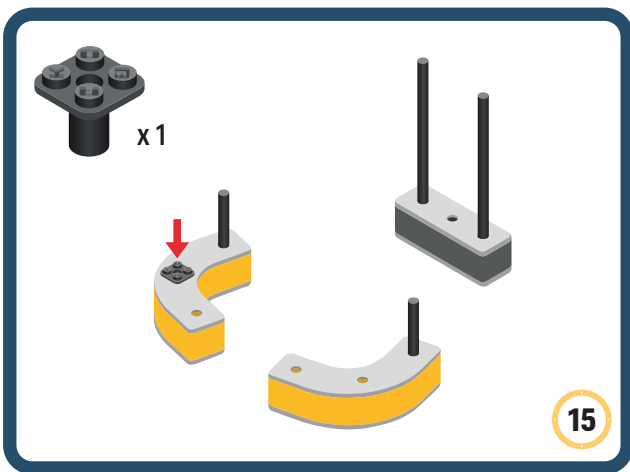

Turn the eyes in different directions to show different emotions

BAKOBA®

DESIGNED FOR ENDLESS PLAY

Parts for this build:

The Connector

Connect your BAKOBA with other building blocks

The Spinner

Brings speed and movement to your builds

Orange spinner only into blocks with bigger holes

The Eyes

Bring life and emotions to your builds

BAKOBA®

DESIGNED FOR ENDLESS PLAY

Parts for this build:

25

26