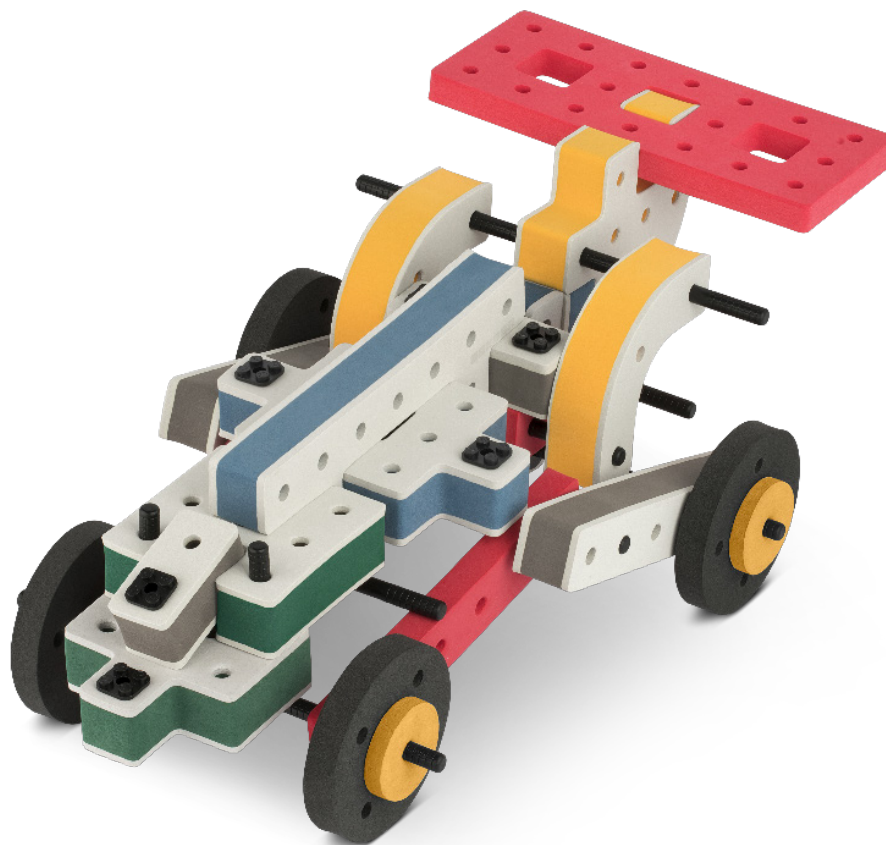

The Spinner

Brings speed and movement to your builds

Orange spinner only into blocks with bigger holes

The Eyes

Bring life and emotions to your builds

Turn the eyes in different directions to show different emotions

BAKOBBA[®]

DESIGNED FOR ENDLESS PLAY

Parts for this build:

The Connector

Connect your BAKOBA with other building blocks

The Spinner

Brings speed and movement to your builds

Orange spinner only into blocks with bigger holes