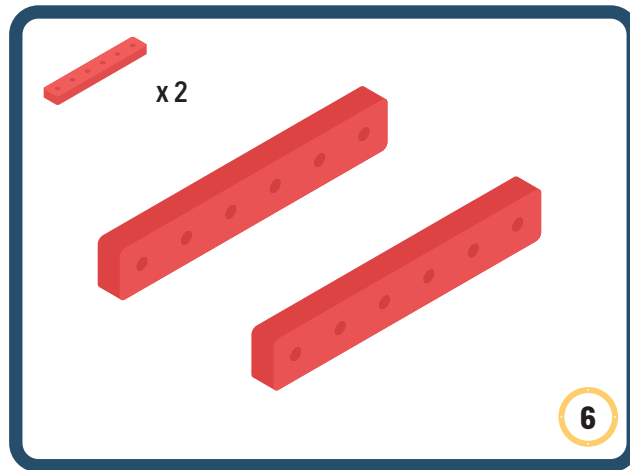

BAKOBBA[®]

DESIGNED FOR ENDLESS PLAY

Parts for this build:

17

x2

18

BAKOBBA[®]

DESIGNED FOR ENDLESS PLAY

Parts for this build:

The Connector

Connect your BAKOBA with other building blocks

The Spinner

Brings speed and movement to your builds

Orange spinner only into blocks with bigger holes

The Eyes

Bring life and emotions to your builds