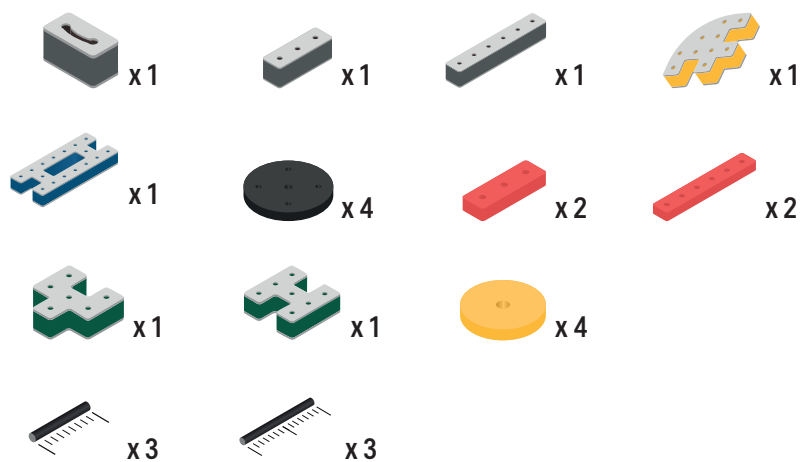

 x1

25

 x1

26

 x1

27

 x1

28

The Connector

Connect your BAKOBA with other building blocks

The Spinner

Brings speed and movement to your builds

Orange spinner only into blocks with bigger holes

The Eyes

Bring life and emotions to your builds

Turn the eyes in different directions to show different emotions

BAKOBA®

DESIGNED FOR ENDLESS PLAY

Parts for this build:

The Connector

Connect your BAKOBA with other building blocks

The Spinner

Brings speed and movement to your builds