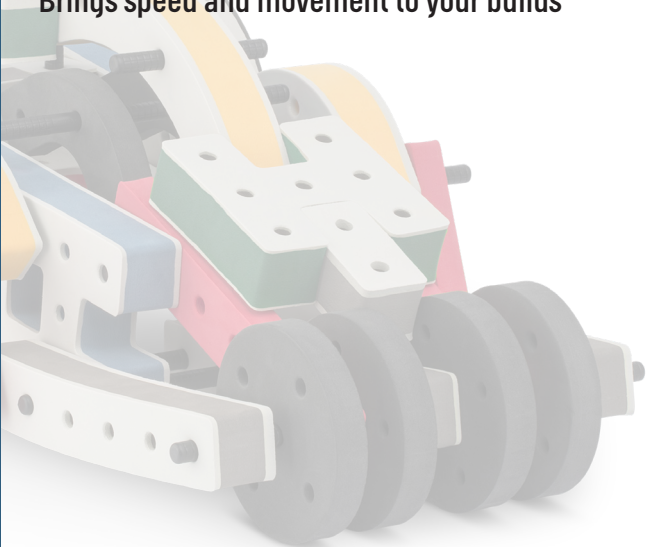

The Spinner

Brings speed and movement to your builds

Orange spinner only into blocks with bigger holes

The Eyes

Bring life and emotions to your builds

Turn the eyes in different directions to show different emotions

BAKOBBA[®]

DESIGNED FOR ENDLESS PLAY

Parts for this build:

The Connector

Connect your BAKOBA with other building blocks

The Spinner

Brings speed and movement to your builds

Orange spinner only into blocks with bigger holes