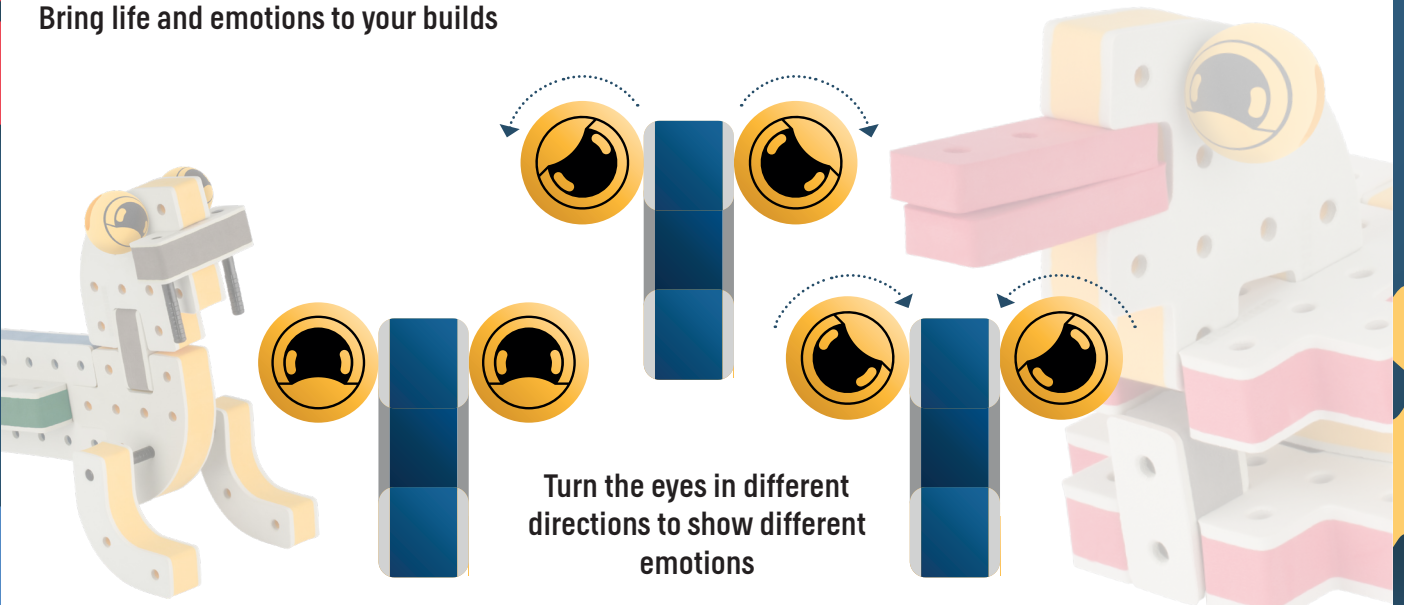

Orange spinner only into blocks with bigger holes

The Eyes

Bring life and emotions to your builds

BAKOBBA®

DESIGNED FOR ENDLESS PLAY

Parts for this build:

The Connector

Connect your BAKOBA with other building blocks

The Spinner

Brings speed and movement to your builds

Orange spinner only into blocks with bigger holes

The Eyes

Bring life and emotions to your builds

BAKOBA[®]

DESIGNED FOR ENDLESS PLAY

Parts for this build:

 x1

25

 x1

26

 x1

27

 x1

28

The Connector

Connect your BAKOBA with other building blocks

The Spinner

Brings speed and movement to your builds

Orange spinner only into blocks with bigger holes

The Eyes

Bring life and emotions to your builds