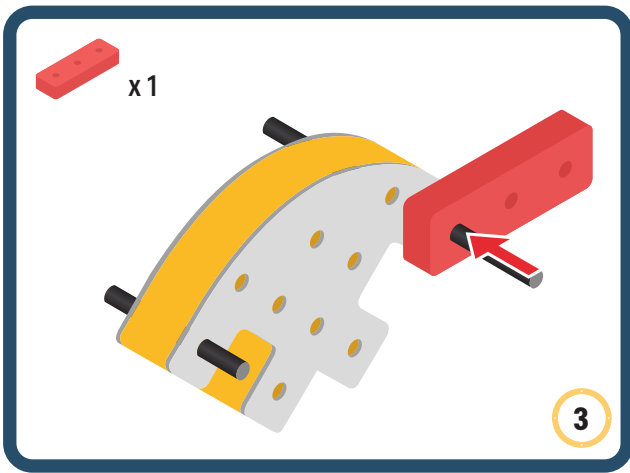

BAKOBBA[®]

DESIGNED FOR ENDLESS PLAY

Parts for this build:

17

x2

18

BAKOBBA[®]

DESIGNED FOR ENDLESS PLAY

Parts for this build:

The Connector

Connect your BAKOBA with other building blocks

The Spinner

Brings speed and movement to your builds

Orange spinner only into blocks with bigger holes

The Eyes

Bring life and emotions to your builds