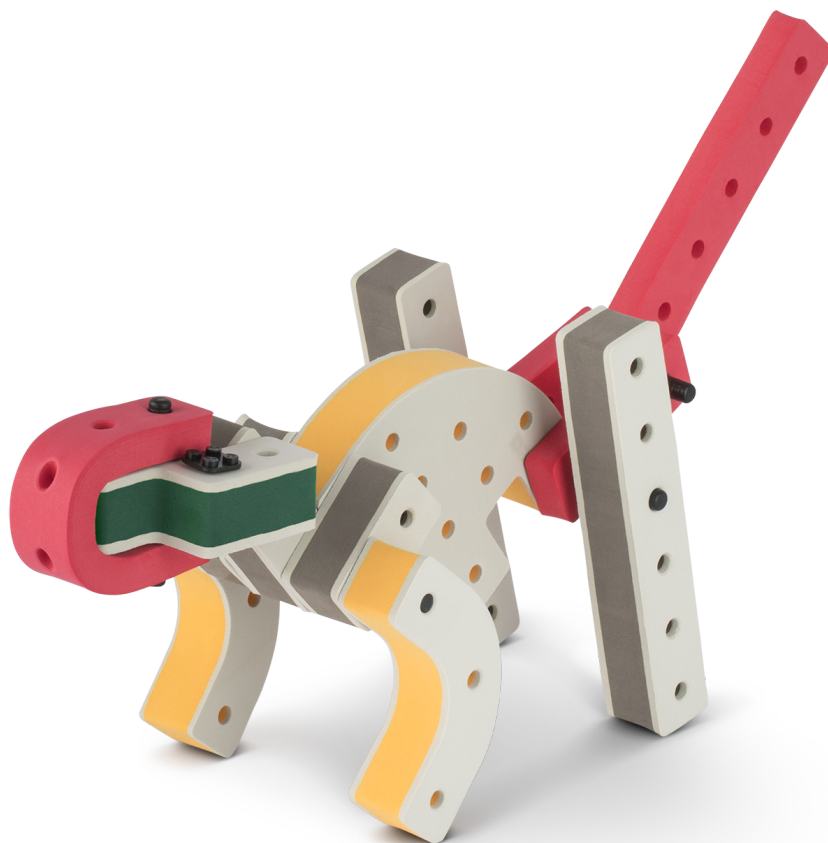

BAKOBBA[®]

DESIGNED FOR ENDLESS PLAY

Parts for this build:

17

x2

18

BAKOBBA[®]

DESIGNED FOR ENDLESS PLAY

Parts for this build:

The Connector

Connect your BAKOBA with other building blocks

The Spinner

Brings speed and movement to your builds

Orange spinner only into blocks with bigger holes

The Eyes

Bring life and emotions to your builds

Turn the eyes in different directions to show different emotions

BAKOBA®

DESIGNED FOR ENDLESS PLAY

Parts for this build:

x2

x1

x2

x1

x2

x1

x2

The Connector
Connect your BAKOBA with other building blocks

BAKOBAB[®]

DESIGNED FOR ENDLESS PLAY

The Spinner

Brings speed and movement to your builds