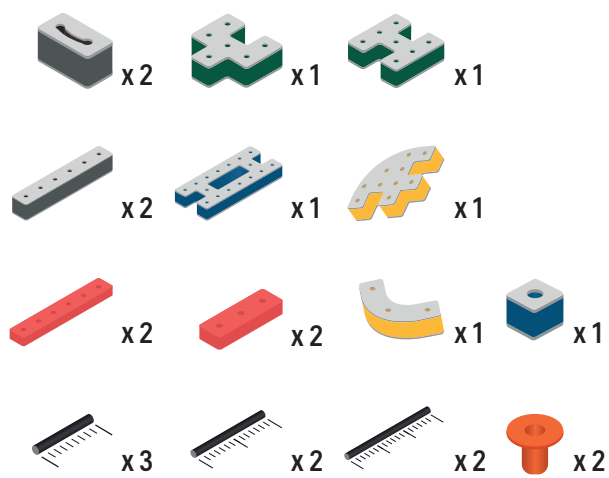

x2

x1

x2

x1

The Connector

Connect your BAKOBA with other building blocks

The Spinner

Brings speed and movement to your builds

Orange spinner only into blocks with bigger holes

The Eyes

Bring life and emotions to your builds

Turn the eyes in different directions to show different emotions

BAKOBA®

DESIGNED FOR ENDLESS PLAY

Parts for this build:

17

18

19

20

The Connector

Connect your BAKOBA with other building blocks

The Spinner

Brings speed and movement to your builds