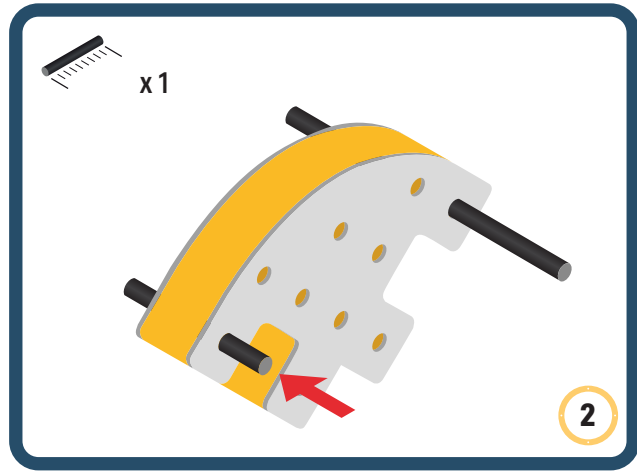

BAKOBBA[®]

DESIGNED FOR ENDLESS PLAY

Parts for this build:

17

x2

18

BAKOBBA[®]

DESIGNED FOR ENDLESS PLAY

Parts for this build:

The Connector

Connect your BAKOBA with other building blocks

The Spinner

Brings speed and movement to your builds

Orange spinner only into blocks with bigger holes

The Eyes

Bring life and emotions to your builds