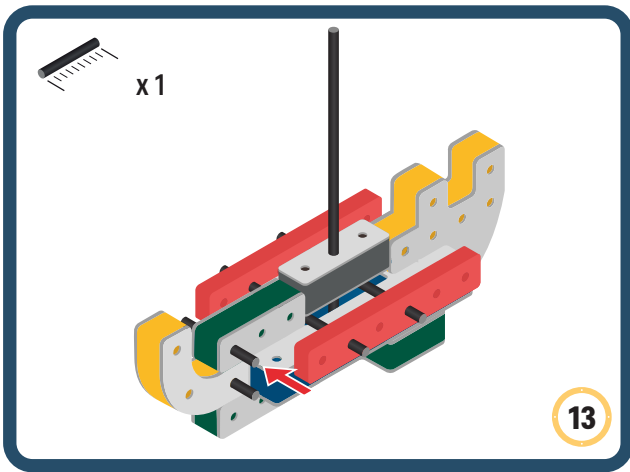

BAKOBBA[®]

DESIGNED FOR ENDLESS PLAY

Parts for this build:

17

x2

18

BAKOBBA[®]

DESIGNED FOR ENDLESS PLAY

Parts for this build:

The Connector

Connect your BAKOBA with other building blocks

The Spinner

Brings speed and movement to your builds

Orange spinner only into blocks with bigger holes

The Eyes

Bring life and emotions to your builds