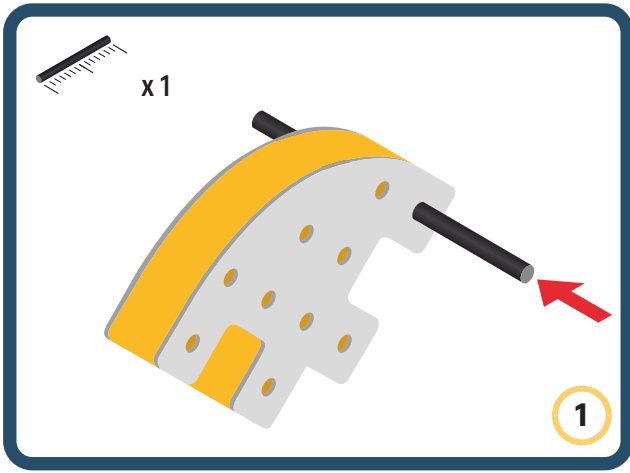

BAKOBBA[®]

DESIGNED FOR ENDLESS PLAY

Parts for this build:

17

x2

18

BAKOBBA[®]

DESIGNED FOR ENDLESS PLAY

Parts for this build:

The Connector

Connect your BAKOBA with other building blocks

The Spinner

Brings speed and movement to your builds

Orange spinner only into blocks with bigger holes

The Eyes

Bring life and emotions to your builds